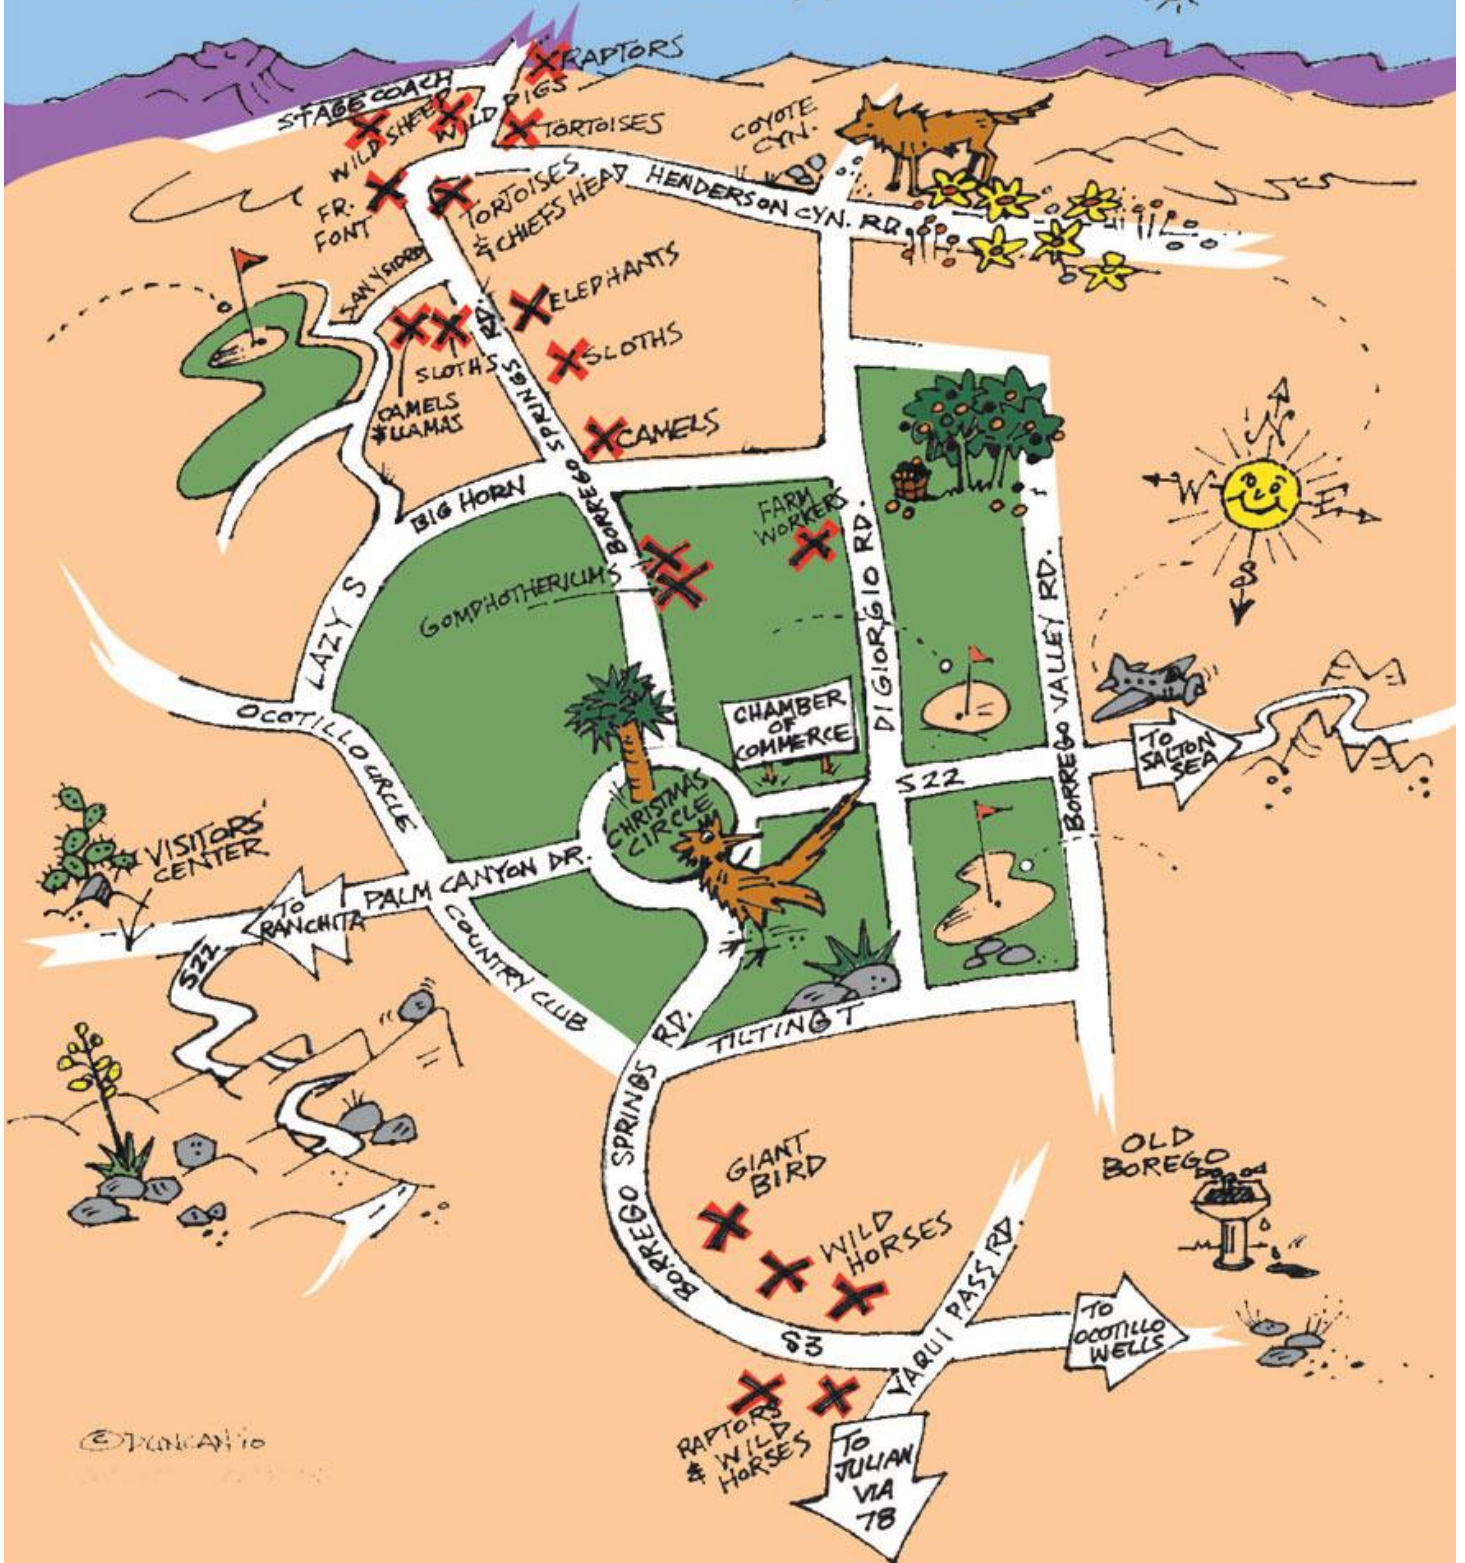

# GALLETA MEADOWS Sculpture Installations LOCATION MAP BORRERO SPRINGS, CALIFORNIA

not to scale